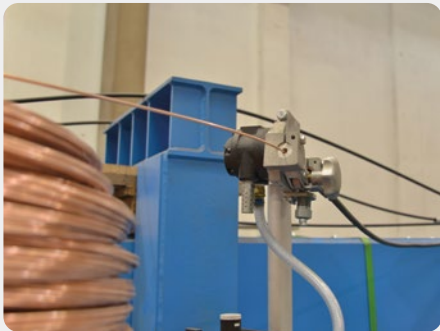

SERVICE

You need help?

Our employees are there for you to commission or maintain new plants. But our service offers much more:

- ✓ training, including refresher courses or instruction for new staff
- ✓ supply of spare and wearing parts
- ✓ troubleshooting and repair service
- ✓ Validation of welding systems according to EN 50504 for welds requiring proof

The focus is on minimum downtime.

Interested? Please contact us - we will be happy to provide you with a tailor-made offer.

You want to modernise or digitalise?

Has your plant technology become outdated, do you have new tasks to perform, have working conditions or legal requirements changed, do you want to use the possibilities of digital technology?

Retrofit

Together with you, we develop a concept for the modernisation of your old plant. The make is not important. We have many years of experience in the retrofitting of our own and third-party welding systems.

Decide between new investment and revision of the proven technology! Ask for an appointment.

www.kjellberg.de

Kjellberg Finsterwalde Schweißtechnik und Verschleißschutzsysteme GmbH
Oscar-Kjellberg-Str. 18 | D-03238 Finsterwalde

Copyright © 2025 Kjellberg Finsterwalde
02|08|25

+49 3531 500-800

welding@kjellberg.de