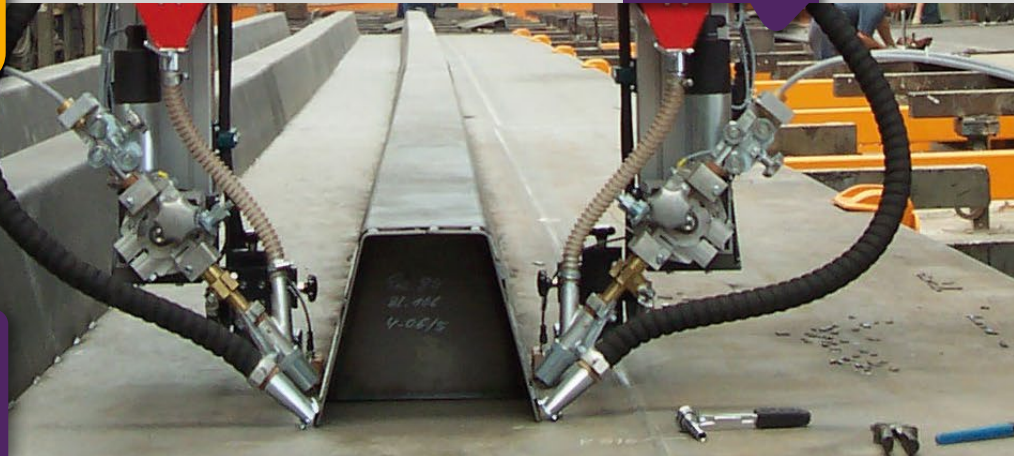

MAINTENANCE

Annual UVV tests

- ✓ Electrical repeat test of the welding technology according to EN 60974-4
- ✓ Electrical repeat test of clamping tables and welding portals according to VDE 0701-0702

Maintenance at recommended intervals

- ✓ Visual inspection of welding cables, welding heads, wire guides for mechanical or thermal damage
- ✓ Replacement of worn or heavily stressed components
- ✓ Checking of screw connections
- ✓ Cleaning of the welding technology